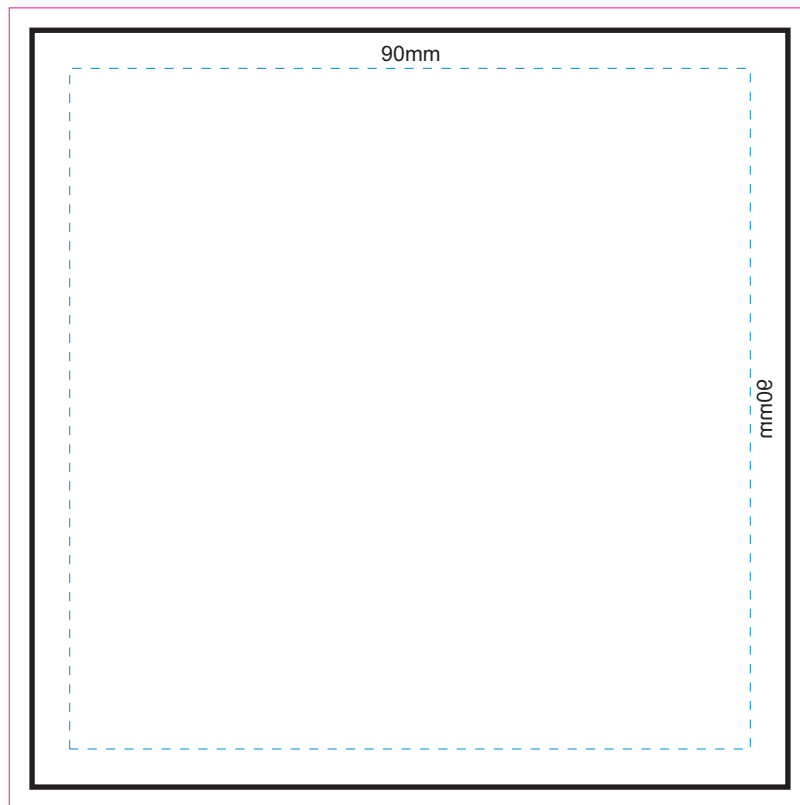

100% of Actual Size
Direct Digital

Blue Dotted Line = The SIGNIFICANT PRINT AREA

(Keep all critical images & text within this box)

Black Line = Maximum print area

Pink Line = Bleed off to here

Branding is on the underside of the coaster, the background of the coaster is a solid white unless coloured otherwise. Feet are not visible. Due to the inherent nature of cutting glass, some degree of variation in the shape should be considered normal.